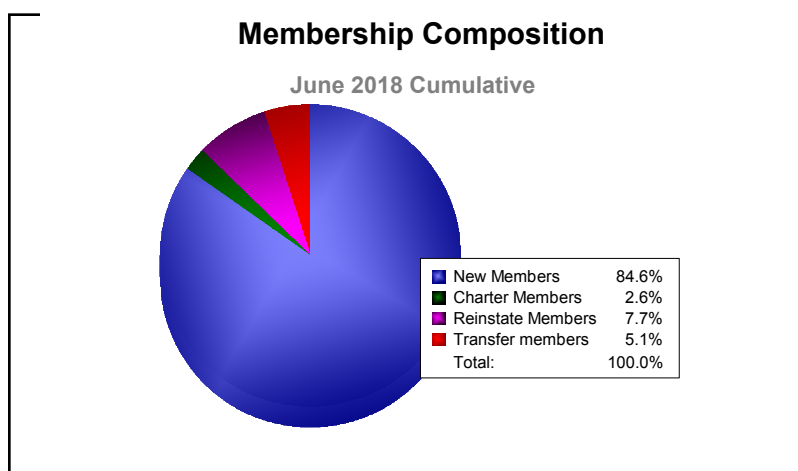

Year	New Clubs	Dropped Clubs	Gain/ Loss Clubs	New Members	Charter Members	Reinstate Members	Transfer Members	Total Member Added	Total Members Dropped	Gain/ Loss Members
2013-2014	0	-2	-2	88	12	0	5	105	-150	-45
2014-2015	1	-1	0	127	36	6	10	179	-124	55
2015-2016	0	-1	-1	107	2	5	7	121	-172	-51
2016-2017	1	-3	-2	88	29	4	6	127	-161	-34
2017-2018	0	0	0	66	2	6	4	78	-121	-43
<b>Average</b>	<b>0</b>	<b>-1</b>	<b>-1</b>	<b>95</b>	<b>16</b>	<b>4</b>	<b>6</b>	<b>122</b>	<b>-146</b>	<b>-24</b>

Year	New Clubs	Dropped Clubs	Gain/ Loss Clubs	New Members	Charter Members	Reinstate Members	Transfer Members	Total Member Added	Total Members Dropped	Gain/ Loss Members
2013-2014	0	0	0	4	0	0	1	5	-12	-7
2014-2015	0	0	0	10	0	0	0	10	-10	0
2015-2016	0	0	0	6	0	0	0	6	-11	-5
2016-2017	0	0	0	8	0	0	0	8	-7	1
2017-2018	0	0	0	1	0	0	0	1	-3	-2
<b>Average</b>	<b>0</b>	<b>0</b>	<b>0</b>	<b>6</b>	<b>0</b>	<b>0</b>	<b>0</b>	<b>6</b>	<b>-9</b>	<b>-3</b>