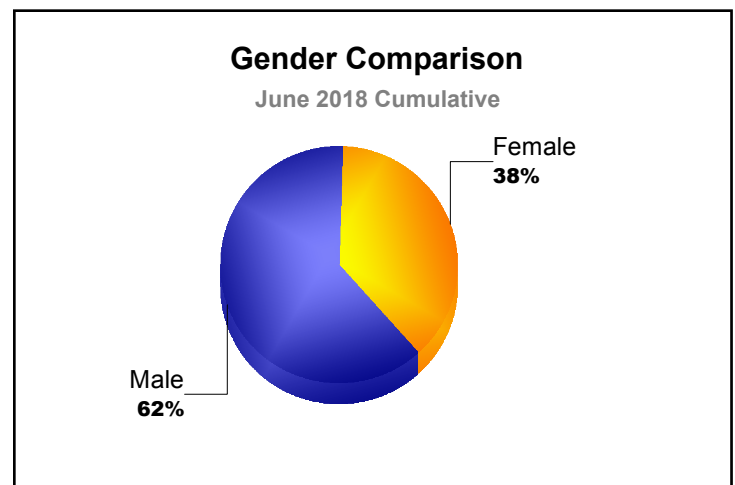

Year	New Clubs	Dropped Clubs	Gain/ Loss Clubs	New Members	Charter Members	Reinstate Members	Transfer Members	Total Member Added	Total Members Dropped	Gain/ Loss Members
2013-2014	0	-2	-2	88	12	0	5	105	-150	-45
2014-2015	1	-1	0	127	36	6	10	179	-124	55
2015-2016	0	-1	-1	107	2	5	7	121	-172	-51
2016-2017	1	-3	-2	88	29	4	6	127	-161	-34
2017-2018	0	0	0	66	2	6	4	78	-121	-43
<b>Average</b>	<b>0</b>	<b>-1</b>	<b>-1</b>	<b>95</b>	<b>16</b>	<b>4</b>	<b>6</b>	<b>122</b>	<b>-146</b>	<b>-24</b>