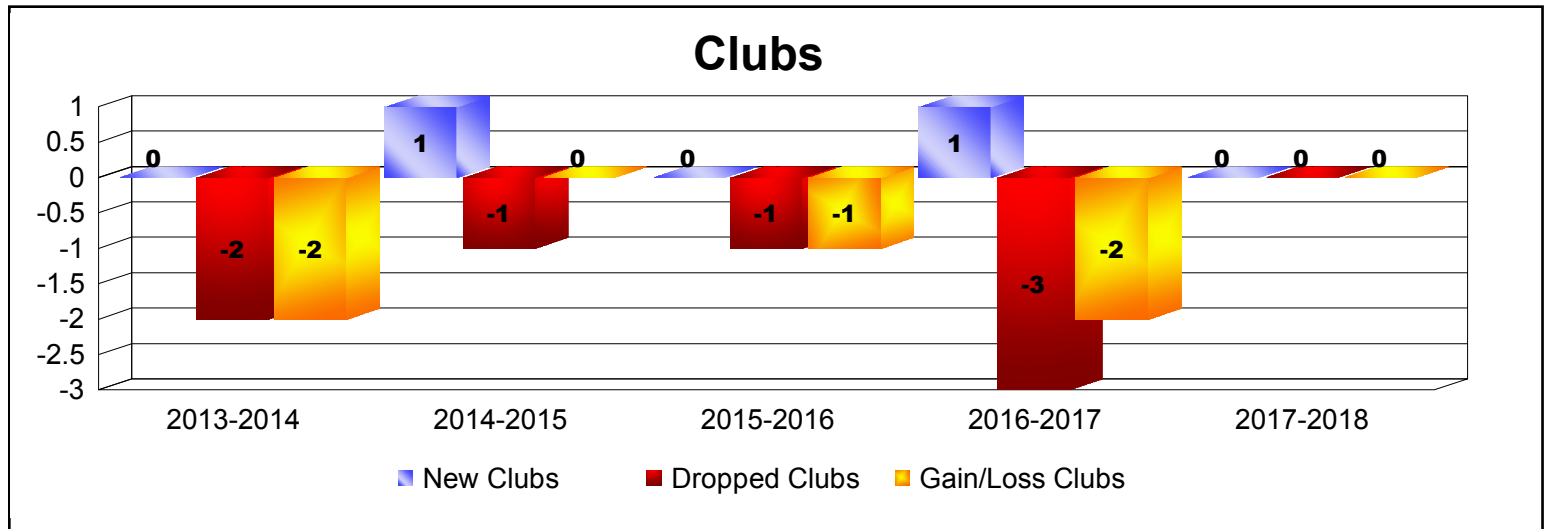

Year	New Clubs	Dropped Clubs	Gain/ Loss Clubs	New Members	Charter Members	Reinstate Members	Transfer Members	Total Member Added	Total Members Dropped	Gain/ Loss Members
2013-2014	0	-2	-2	88	12	0	5	105	-150	-45
2014-2015	1	-1	0	127	36	6	10	179	-124	55
2015-2016	0	-1	-1	107	2	5	7	121	-172	-51
2016-2017	1	-3	-2	88	29	4	6	127	-161	-34
2017-2018	0	0	0	66	2	6	4	78	-121	-43
<b>Average</b>	<b>0</b>	<b>-1</b>	<b>-1</b>	<b>95</b>	<b>16</b>	<b>4</b>	<b>6</b>	<b>122</b>	<b>-146</b>	<b>-24</b>

Year	New Clubs	Dropped Clubs	Gain/ Loss Clubs	New Members	Charter Members	Reinstate Members	Transfer Members	Total Member Added	Total Members Dropped	Gain/ Loss Members
2013-2014	0	0	0	4	0	0	1	5	-12	-7
2014-2015	0	0	0	10	0	0	0	10	-10	0
2015-2016	0	0	0	6	0	0	0	6	-11	-5
2016-2017	0	0	0	8	0	0	0	8	-7	1
2017-2018	0	0	0	1	0	0	0	1	-3	-2
<b>Average</b>	<b>0</b>	<b>0</b>	<b>0</b>	<b>6</b>	<b>0</b>	<b>0</b>	<b>0</b>	<b>6</b>	<b>-9</b>	<b>-3</b>