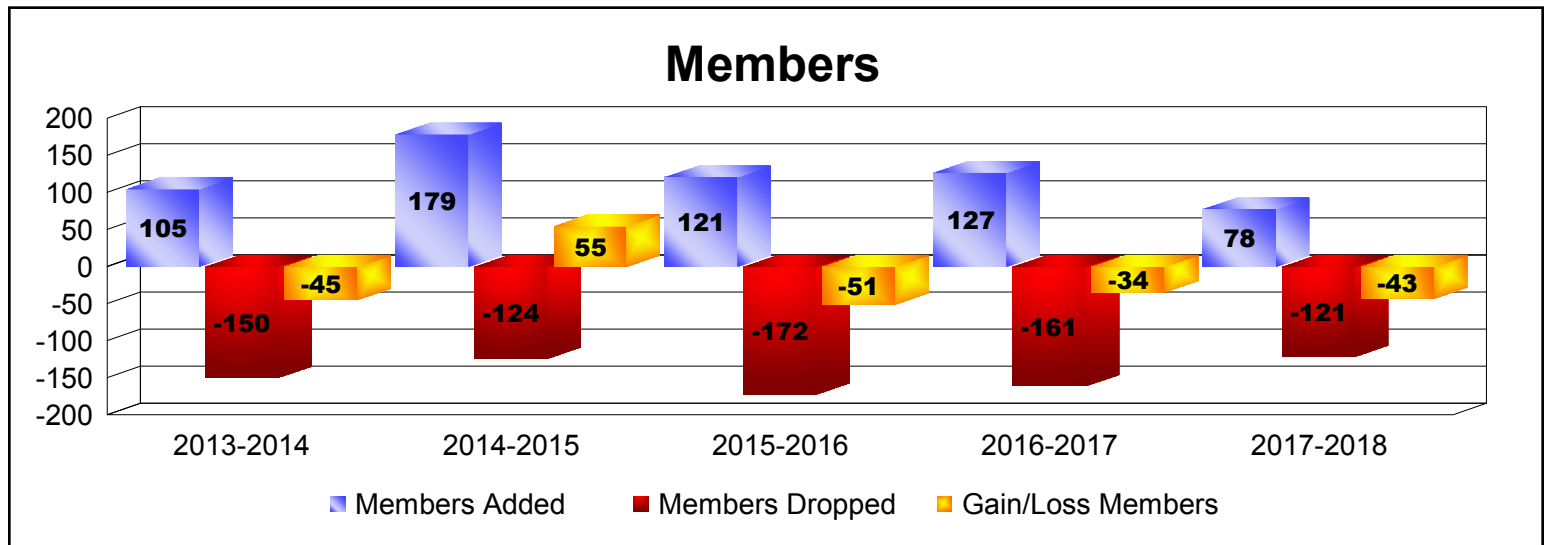

Year	New Clubs	Dropped Clubs	Gain/ Loss Clubs	New Members	Charter Members	Reinstate Members	Transfer Members	Total Member Added	Total Members Dropped	Gain/ Loss Members
2013-2014	0	-2	-2	88	12	0	5	105	-150	-45
2014-2015	1	-1	0	127	36	6	10	179	-124	55
2015-2016	0	-1	-1	107	2	5	7	121	-172	-51
2016-2017	1	-3	-2	88	29	4	6	127	-161	-34
2017-2018	0	0	0	66	2	6	4	78	-121	-43
<b>Average</b>	<b>0</b>	<b>-1</b>	<b>-1</b>	<b>95</b>	<b>16</b>	<b>4</b>	<b>6</b>	<b>122</b>	<b>-146</b>	<b>-24</b>

Year	New Clubs	Dropped Clubs	Gain/ Loss Clubs	New Members	Charter Members	Reinstate Members	Transfer Members	Total Member Added	Total Members Dropped	Gain/ Loss Members
2013-2014	0	0	0	4	0	0	1	5	-12	-7
2014-2015	0	0	0	10	0	0	0	10	-10	0
2015-2016	0	0	0	6	0	0	0	6	-11	-5
2016-2017	0	0	0	8	0	0	0	8	-7	1
2017-2018	0	0	0	1	0	0	0	1	-3	-2
<b>Average</b>	<b>0</b>	<b>0</b>	<b>0</b>	<b>6</b>	<b>0</b>	<b>0</b>	<b>0</b>	<b>6</b>	<b>-9</b>	<b>-3</b>